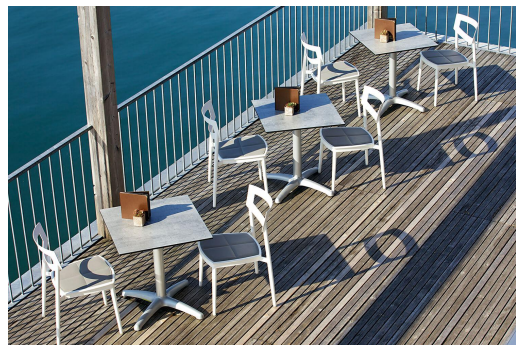

DINING TABLE **KENAN**