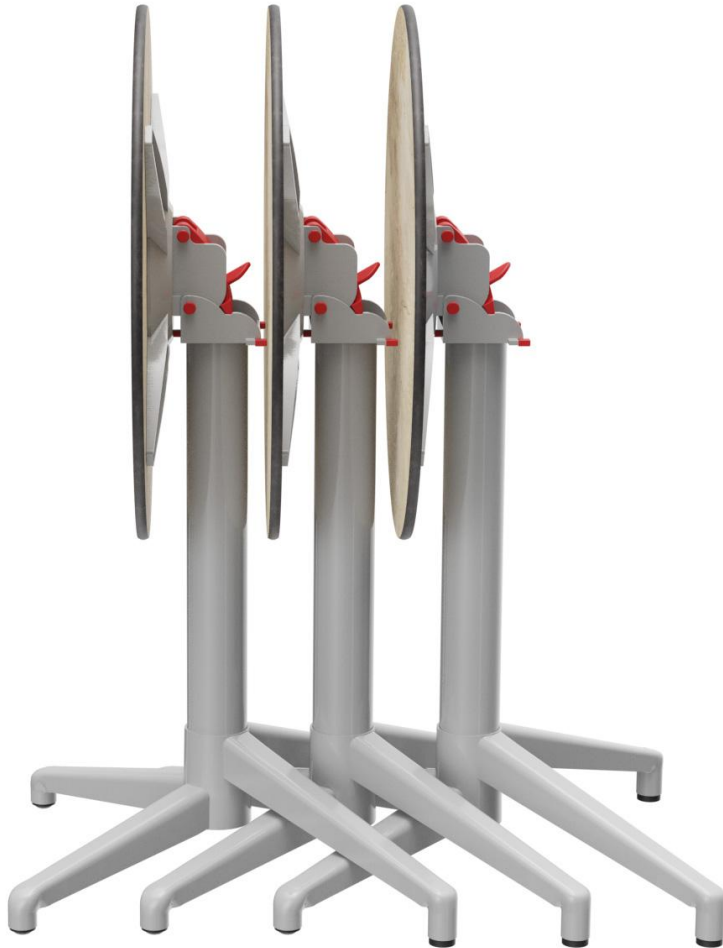

DINING TABLE SVEN

The side-stackable Sven table is both versatile and practical. The powder-coated aluminium frame can be combined with a range of tabletops. The tables can be stacked sideways to save space thanks to the tilting mechanism.

£357.00

DINING TABLE **SVEN**

Your chosen variant

Product details

Product Code:	101DLZ	Produced in Germany or Europe:	yes
Model name:	Sven	Sustainable:	yes
Product type:	dining table		
Frame material:	aluminium		
Frame colour:	silver powder-coated		
Foot type:	K100		
Foldable:	yes		
Assembly state:	not assembled		
Tabletop depth:	60 cm		
Tabletop material:	Sendo (solid wood)		
Tabletop colour:	teak wood, untreated		
Edge thickness:	24 mm		
Table top thickness:	32 mm		
Table base size:	central single column		
Tabletop width:	60 cm		

DINING TABLE SVEN

Your chosen variant

Technical specifications

Product Code:	101DLZ
Model name:	Sven
Product type:	dining table
Application area:	outdoors
Height:	76.2 cm
Width:	60 cm
Depth:	60 cm
Weight:	10 kg
Not suitable for:	swimming pools
Tabletop width:	60 cm