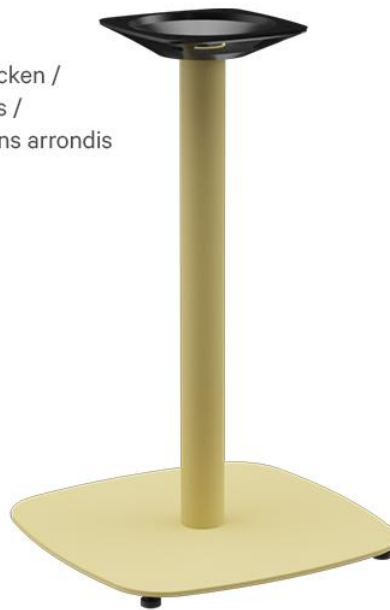

DINING TABLE VISAR

Trendtipp abgerundete Ecken /
Trend tip rounded corners /
Conseil tendance : les coins arrondis

Voll outdoorfähiges Gestell /
Fully outdoor-ready frame /
Châssis entièrement adapté à l'extérieur

Sehr flexibel einsetzbar /
Very flexible to use /
Très souple d'utilisation

With soft curves instead of hard edges, the Visar model blends seamlessly into modern as well as classic settings. Visar is available with one or two columns and can be combined with different tabletop designs and formats. The base and column are made of steel with a black or sahara silk-matt powder coating.

Foot material: steel

Foot type: rectangular
(80x46cm)

Foot colour: black powder-coated

Assembly state: not assembled

Tabletop depth: 80 cm

Tabletop material: Sako (chipboard,
real wood veneer)

Tabletop colour: natural oak with
transparent varnish

Edge thickness: 35 mm

Table top thickness: 35 mm

Fixing top: standard

Column material: steel

Column colour: black powder-coated

Table base size: central double
column

Tabletop width: 130 cm

DINING TABLE VISAR