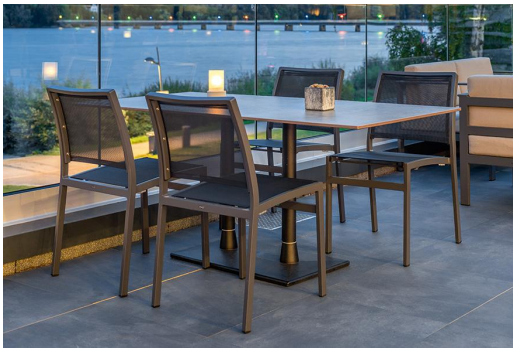

DINING TABLE MODULAR T