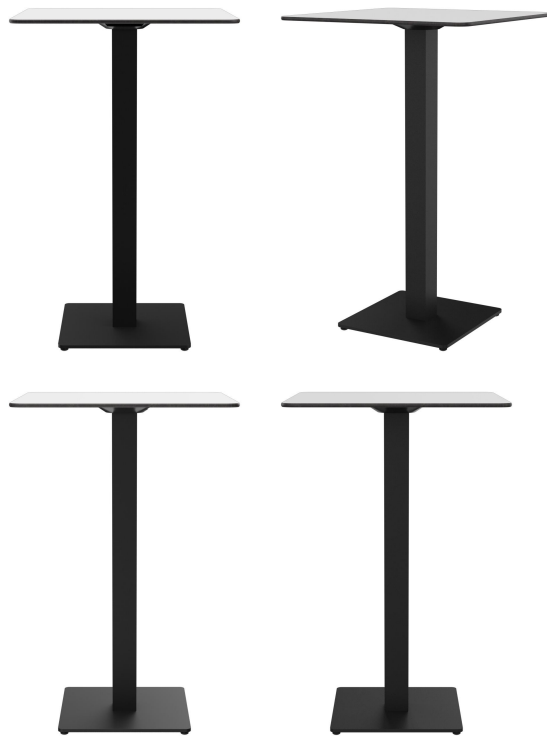

HIGH TABLE **KERST**