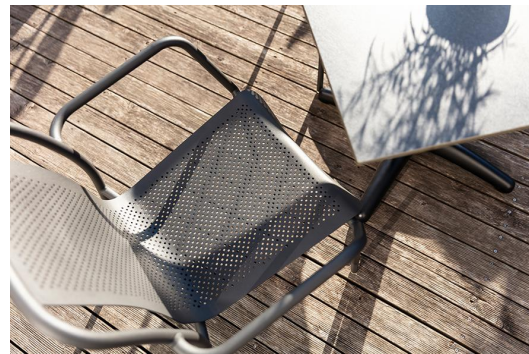

ARM CHAIR MARLIS