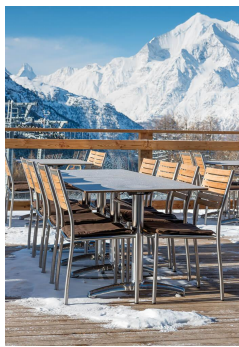

DINING TABLE **KENAN**