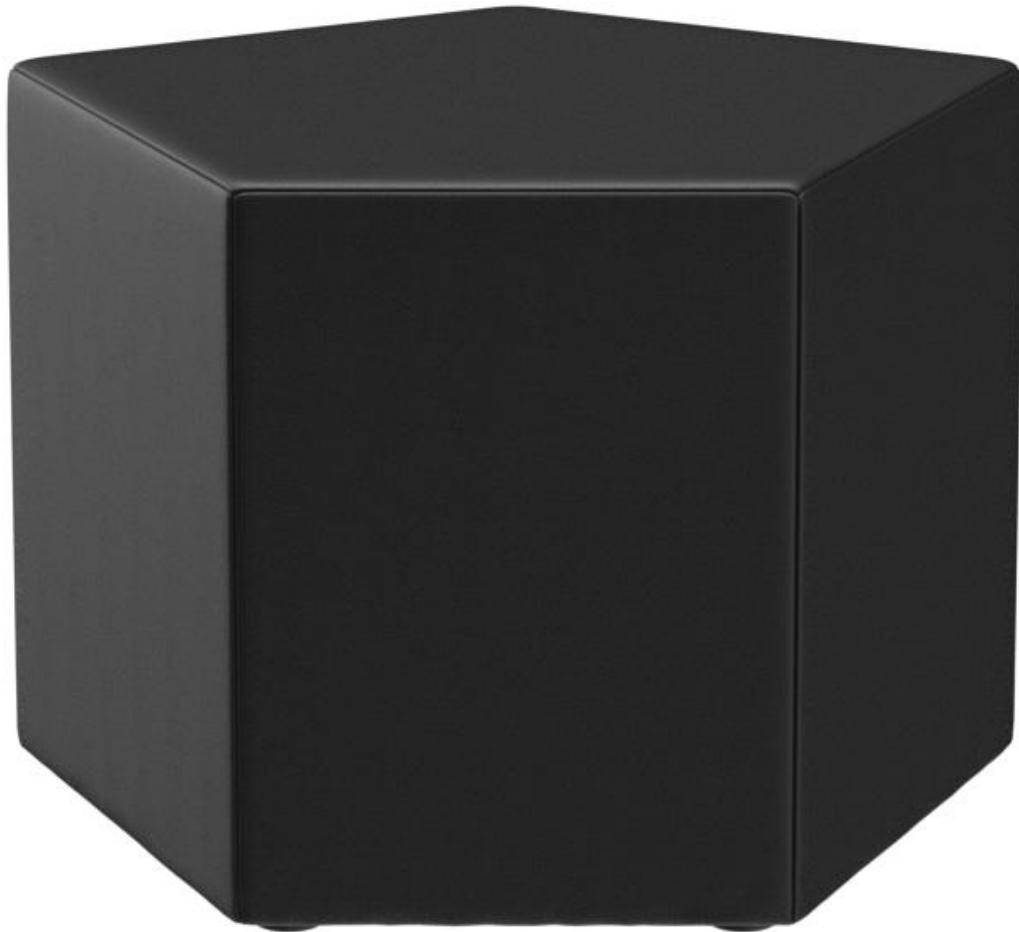

# STOOL SIRKO

The Sirko stool can be joined together to form a seat in a variety of shapes and sizes. The pentagonal elements are available with the Cosy, Casual and Minea fabrics. Sirko has a stable wooden substructure and is equipped with plastic floor glides.

## STOOL SIRKO

### Product details

Product Code:	101S8Q
Model name:	Sirko
Product type:	stool
Seating material:	imitation leather Casual
Seating colour:	black
Floor glider:	plastic gliders included
Assembly state:	completely assembled

### Technical specifications

Product Code:	101S8Q
Model name:	Sirko
Product type:	stool
Application area:	indoors
Height:	43 cm
Seat height:	43 cm
Width:	60 cm
Seat width:	60 cm
Depth:	45 cm
Seat depth:	45 cm
Weight:	6 kg