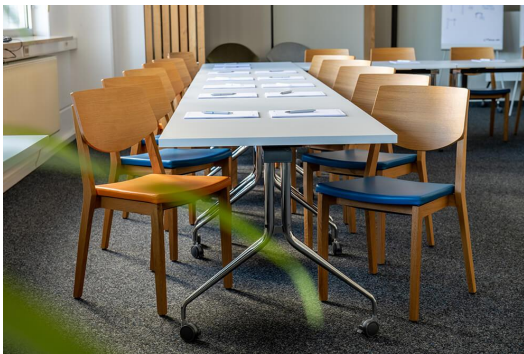

CHAIR QUORUM C