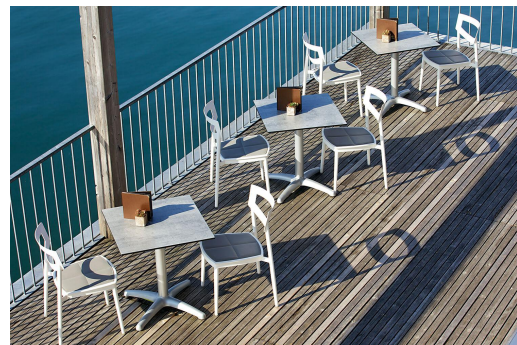

DINING TABLE **KENAN**