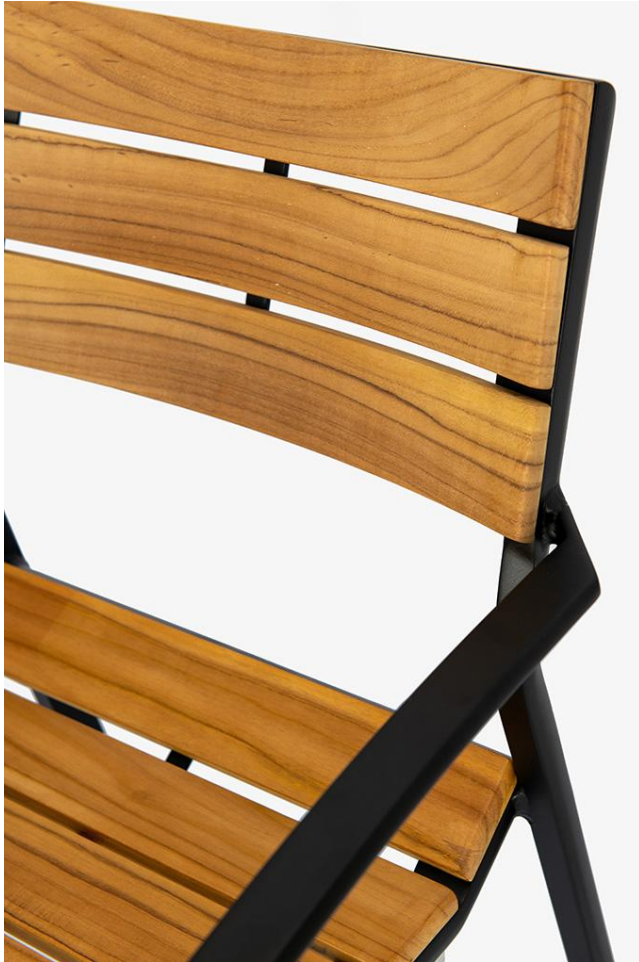

ARM CHAIR TADEO

The stackable model Tadeo - available as chair and armchair - is an absolute eye-catcher both outdoors and indoors. The combination of a black powder-coated lightweight frame made of aluminum and a seat and backrest made of teak gives Tadeo an elegant and modern look. The rounded backrest offers a very high seating comfort.

£218.00

ARM CHAIR TADEO

Your chosen variant

Product details

Product Code:	101U2C
Model name:	Tadeo
Product type:	arm chair
Frame material:	aluminium
Frame colour:	black powder coated
Seating material:	fine wood
Seating colour:	teak wood, untreated
Assembly state:	completely assembled

Technical specifications

Product Code:	101U2C
Model name:	Tadeo
Product type:	arm chair
Application area:	outdoors
Height:	83 cm
Seat height:	45 cm
Width:	56 cm
Depth:	62 cm
Seat depth:	44 cm
Armrest height:	61 cm
Weight:	5.7 kg
Stackable:	yes
Stacking quantity:	6
GO IN Premium:	yes