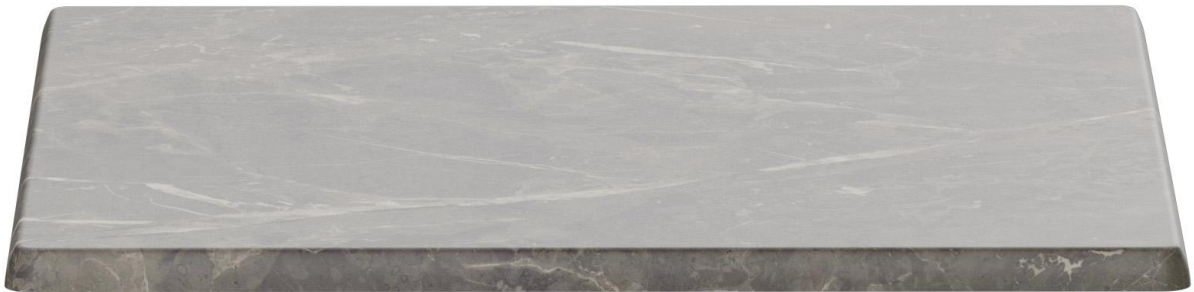

TABLETOP TISCHPLATTE

The Easy Classic tabletop withstands all weather conditions and, thanks to its versatile design, fits seamlessly into almost any hospitality setting. Its easy-care surface makes the impact-resistant tabletop optimally protected against penetrating moisture, making it ideal for outdoor use. Easy Classic is available in eleven different decors in square, round, or rectangular shapes.

£133.00

TABLETOP TISCHPLATTE

Your chosen variant

Product details

| | |
|--|--|
| Product Code: | 101WYP |
| Model name: | Tischplatte |
| Product type: | Tabletop |
| Tabletop depth: | 80 cm |
| Tabletop material: | Easy Classic (laminated chipboard) |
| Tabletop colour: | veneto |
| Edge thickness: | 34 mm |
| Tabletop width: | 80 cm |
| Product made from sustainable wood: | yes |
| Sustainable: | yes |

Technical specifications

| | |
|--------------------|--|
| Product Code: | 101WYP |
| Model name: | Tischplatte |
| Product type: | Tabletop |
| Application area: | outdoors |
| Weight: | 9.8 kg |
| Tabletop material: | Easy Classic (laminated chipboard) |
| Tabletop width: | 80 cm |