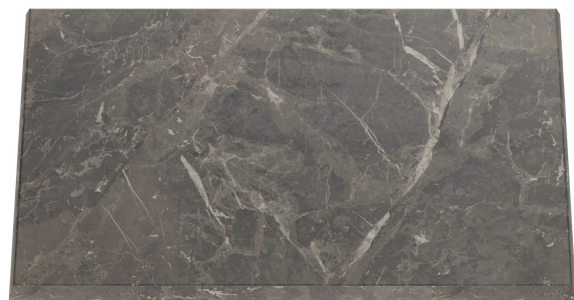

TABLETOP TISCHPLATTE