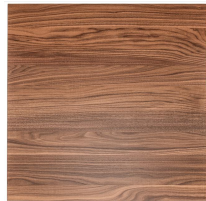

TABLETOP TISCHPLATTE