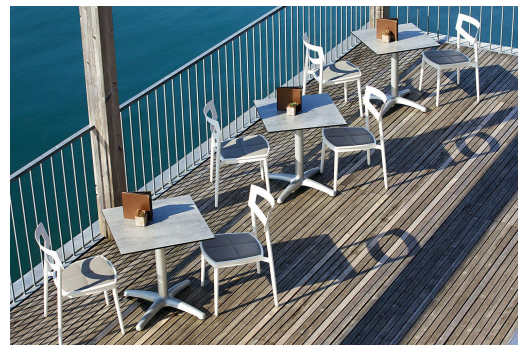

DINING TABLE **KENAN**