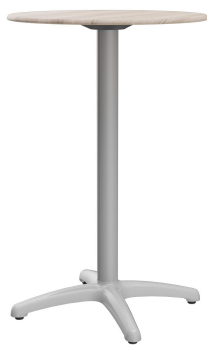

HIGH TABLE **KENAN**