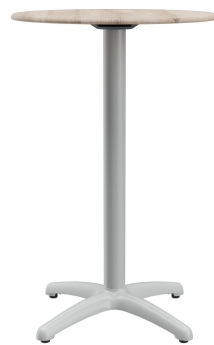

HIGH TABLE **KENAN**