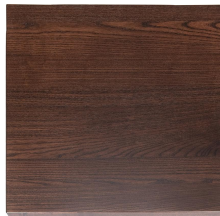

TABLETOP TISCHPLATTE