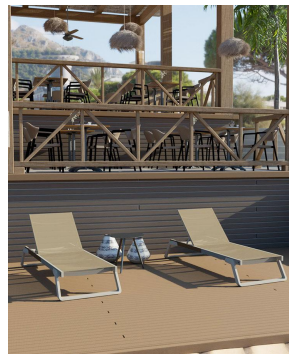

LOUNGER SELINA