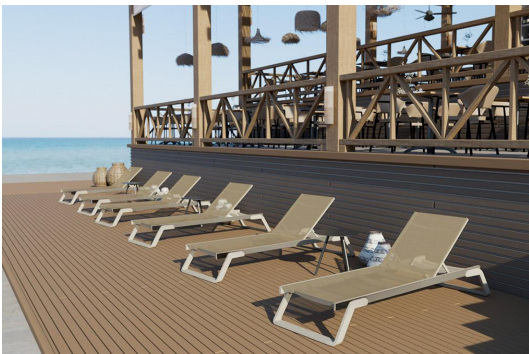

LOUNGER SELINA