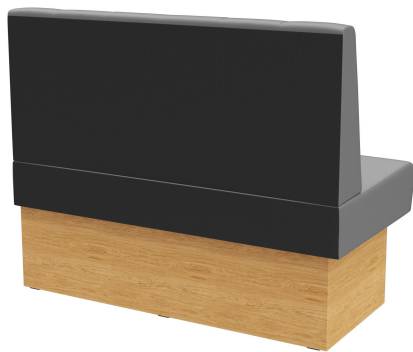

LEFT-HAND CLOSING ELEMENT 120CM **HESTER**