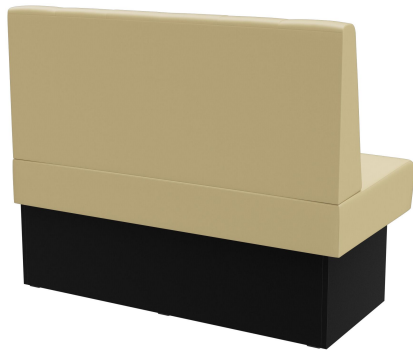

LEFT-HAND CLOSING ELEMENT 120CM HESTER