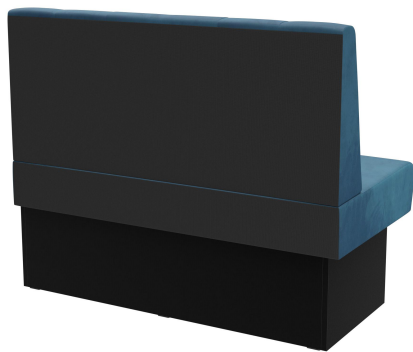

LEFT-HAND CLOSING ELEMENT 120CM HESTER