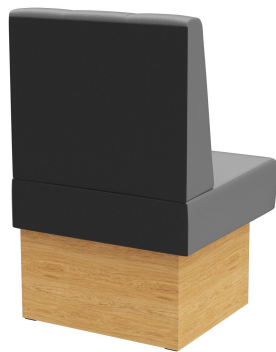

LEFT-HAND CLOSING ELEMENT 60CM **HESTER**