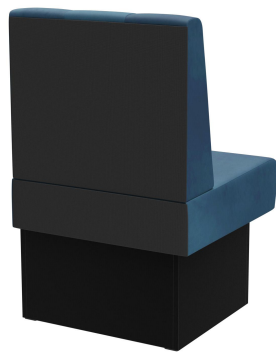

LEFT-HAND CLOSING ELEMENT 60CM HESTER