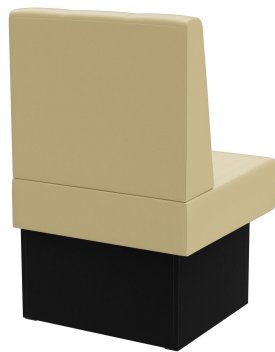

LEFT-HAND CLOSING ELEMENT 60CM **HESTER**