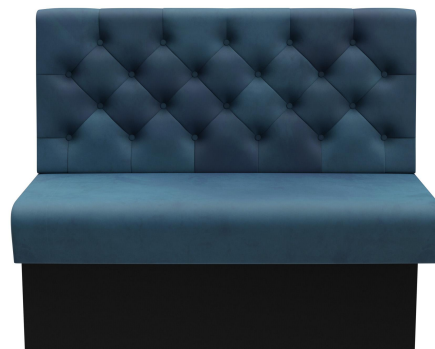

RIGHT-HAND CLOSING ELEMENT 120CM HESTER