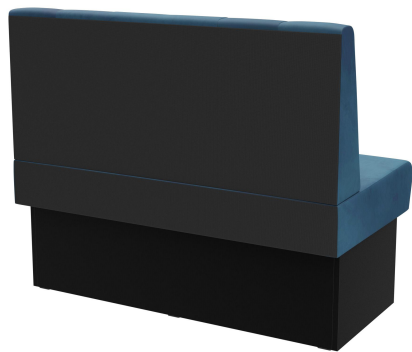

RIGHT-HAND CLOSING ELEMENT 120CM HESTER