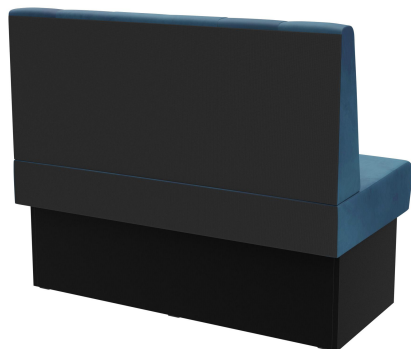

RIGHT-HAND CLOSING ELEMENT 120CM HESTER