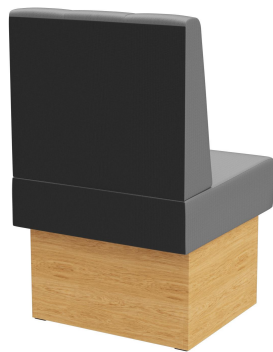

RIGHT-HAND CLOSING ELEMENT 60CM **HESTER**