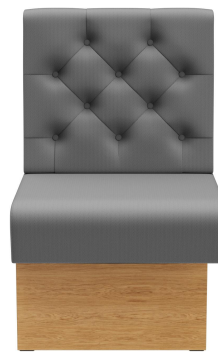

RIGHT-HAND CLOSING ELEMENT 60CM **HESTER**