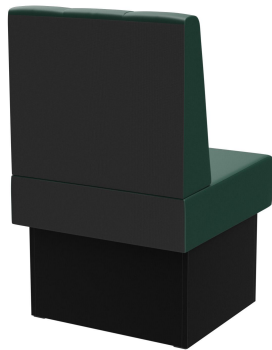

RIGHT-HAND CLOSING ELEMENT 60CM HESTER