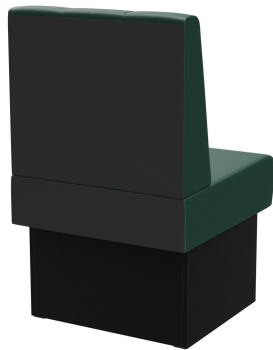

RIGHT-HAND CLOSING ELEMENT 60CM **HESTER**