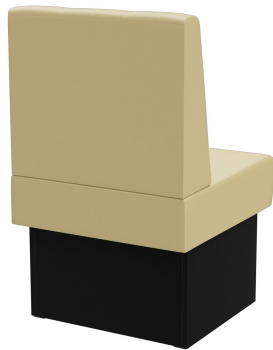

RIGHT-HAND CLOSING ELEMENT 60CM **HESTER**