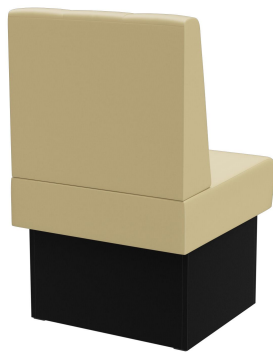

RIGHT-HAND CLOSING ELEMENT 60CM **HESTER**