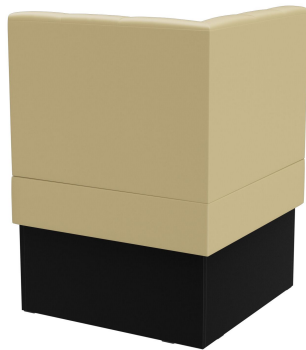

CORNER ELEMENT HESTER