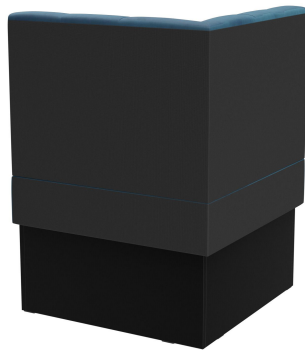

CORNER ELEMENT HESTER