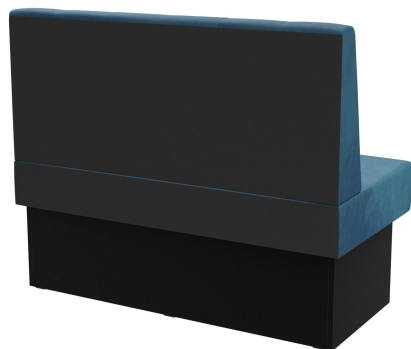

INDIVIDUAL ELEMENT 120 CM HESTER