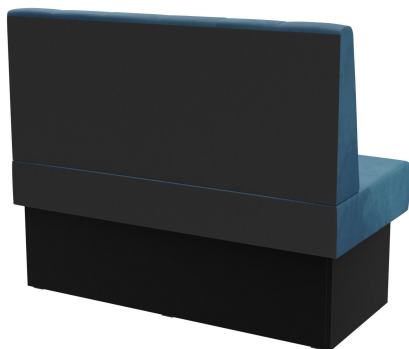

INDIVIDUAL ELEMENT 120 CM HESTER