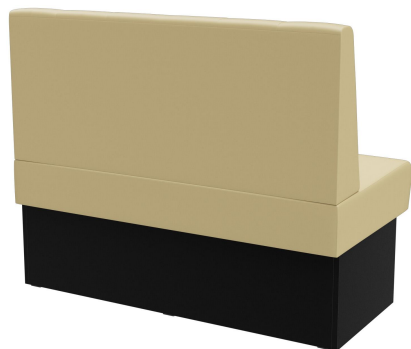

INTERMEDIATE ELEMENT 120 CM HESTER