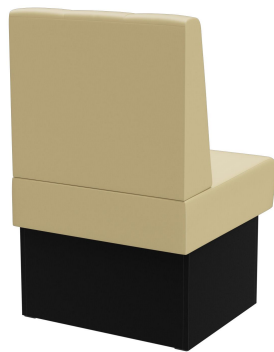

INTERMEDIATE ELEMENT 60 CM HESTER