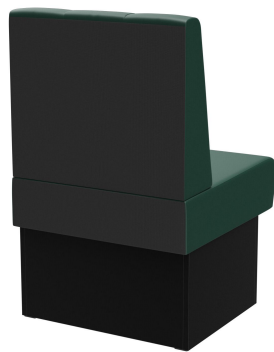

INTERMEDIATE ELEMENT 60 CM HESTER