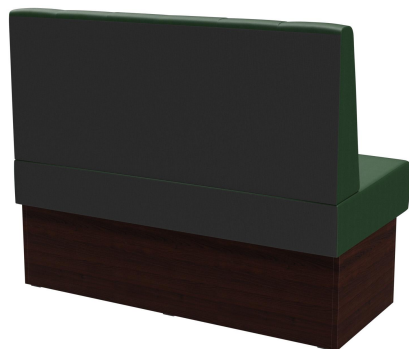

INTERMEDIATE ELEMENT 120 CM HESTER