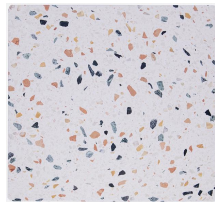

TABLETOP TISCHPLATTE