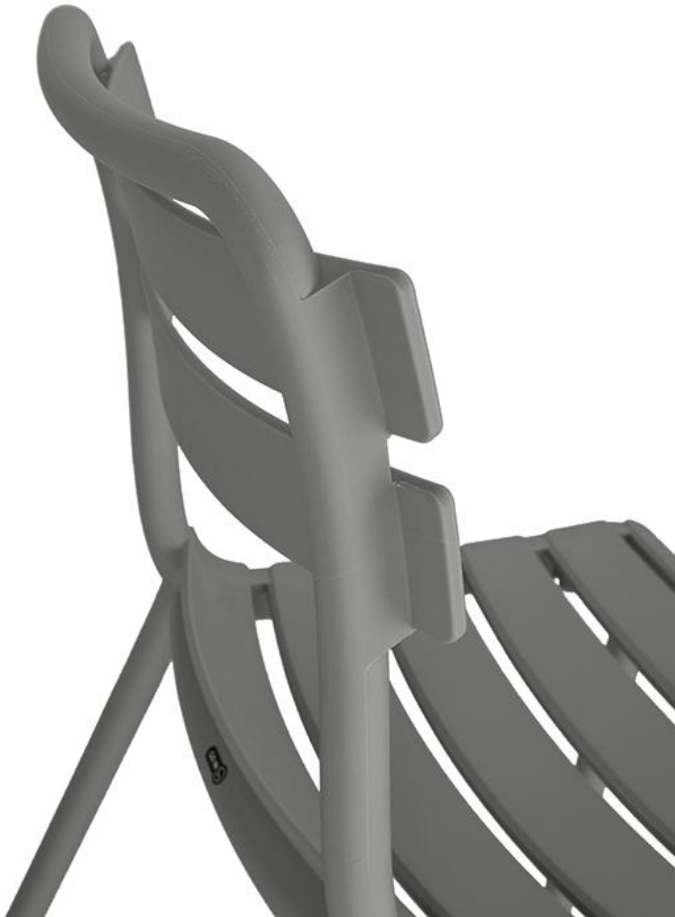

CHAIR ESTELA

Crafted from glass-fiber reinforced polypropylene, Estela impresses with its stability and lightness – ideal for system catering. The classic slatted design adds timeless elegance to any outdoor space. Available in two colors and as a chair or armchair, Estela offers maximum flexibility and comfort. Perfect for those who value quality and style.

£84.00

CHAIR ESTELA

Your chosen variant

Product details

Product Code:	10285D
Model name:	Estela
Product type:	chair
Frame material:	Glass-fibre-reinforced polypropylene
Frame colour:	Anthrazit
Seating material:	Glass-fibre-reinforced polypropylene
Seating colour:	anthrazit
Assembly state:	completely assembled

Technical specifications

Product Code:	10285D
Model name:	Estela
Product type:	chair
Application area:	outdoors
Height:	83.5 cm
Seat height:	46 cm
Width:	50 cm
Depth:	58 cm
Seat depth:	43.5 cm
Weight:	4.6 kg
Stackable:	yes
Stacking quantity:	7

CHAIR ESTELA

CHAIR ESTELA