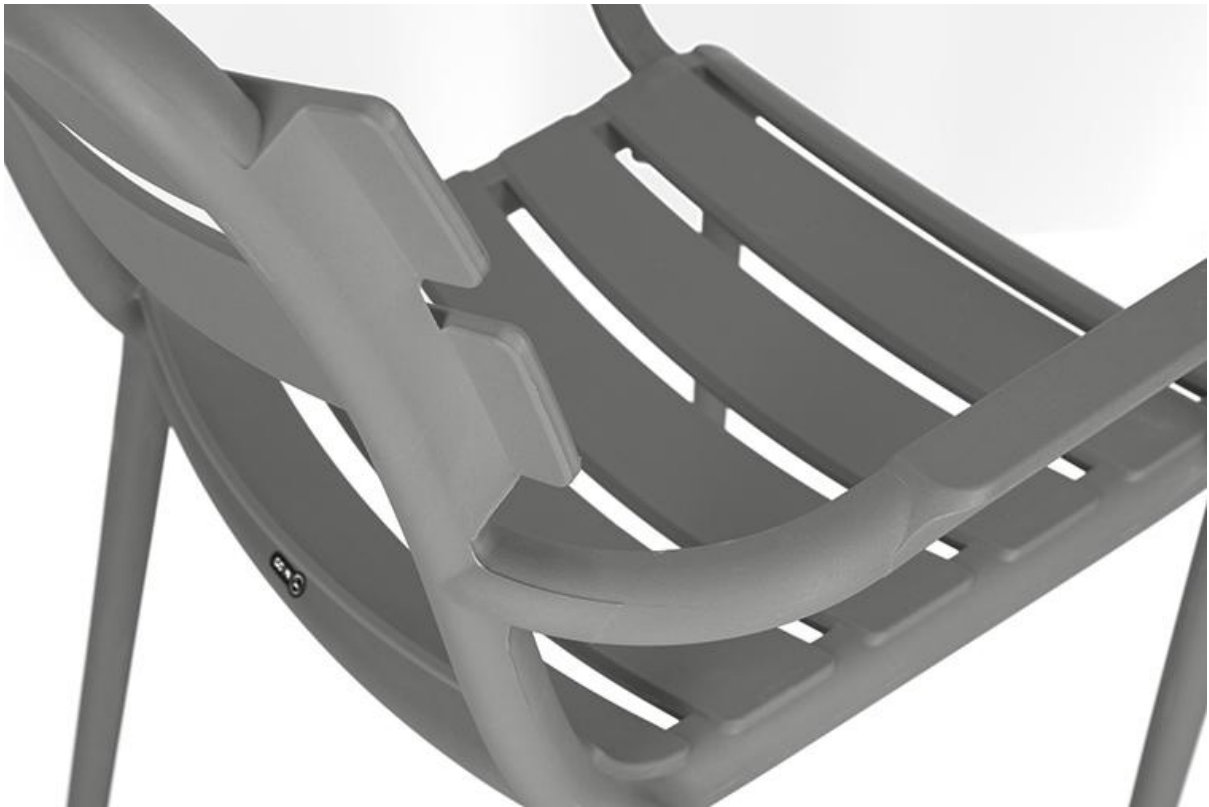

ARM CHAIR **ESTELA**

Crafted from glass-fiber reinforced polypropylene, Estela impresses with its stability and lightness – ideal for system catering. The classic slatted design adds timeless elegance to any outdoor space. Available in two colors and as a chair or armchair, Estela offers maximum flexibility and comfort. Perfect for those who value quality and style.

£90.00

ARM CHAIR ESTELA

Your chosen variant

Product details

Product Code:	10285E
Model name:	Estela
Product type:	arm chair
Frame material:	Glass-fibre-reinforced polypropylene
Frame colour:	efeu
Seating material:	Glass-fibre-reinforced polypropylene
Seating colour:	efeu
Assembly state:	completely assembled

Technical specifications

Product Code:	10285E
Model name:	Estela
Product type:	arm chair
Application area:	outdoors
Height:	83.5 cm
Seat height:	46 cm
Width:	56 cm
Depth:	58 cm
Seat depth:	43.5 cm
Armrest height:	66 cm
Weight:	5.5 kg
Stackable:	yes
Stacking quantity:	7

ARM CHAIR ESTELA

ARM CHAIR ESTELA