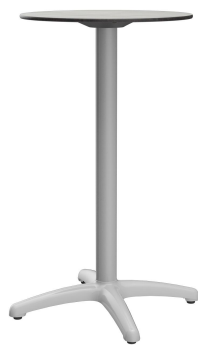

The Kenan table looks very elegant with its slightly curved toe table base. The aluminium frame is available in polished aluminium, silver or black finishes and in dining table or bar table height. The tabletop can be chosen separately. Kenan is suitable for both indoor and outdoor use. It is available with FLAT technology or adjustable floor gliders and can also be fitted with tilting mechanism.

Frame material: aluminium

Frame colour: silver powder-coated

Foot type: 4-foot

Floor glider: adjustable

Assembly state: not assembled

Tabletop depth: 60 cm

Tabletop material: Compact Slim (High Pressure Laminate (HPL))

Product Code: 1029ZP

Model name: Kenan

Product type: high table

Application area: outdoors

Height: 109.2 cm

Width: 60 cm

Depth: 60 cm

Weight: 14.5 kg

Not suitable for: maritime climate or swimming pools

Tabletop width: 60 cm

HIGH TABLE KENAN

HIGH TABLE **KENAN**