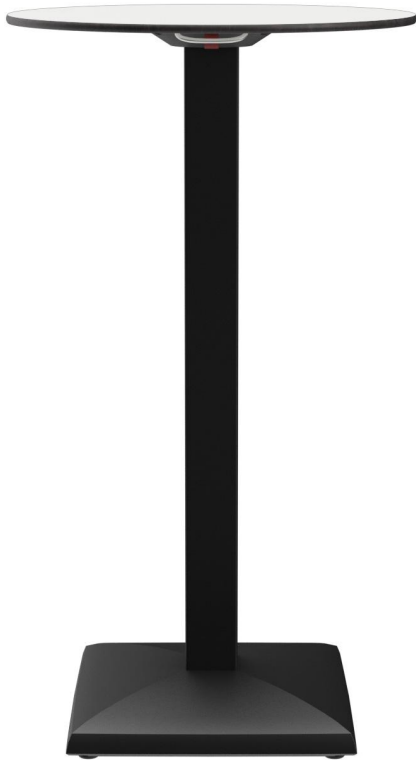

## HIGH TABLE **KORD**

The elegantly shaped square base and square column give Kord a compact and modern look. The black lacquered steel frame can be combined with different tabletops. Kord is available in both dining and standing table heights, with or without FLAT technology, and can also be equipped with a tilting mechanism for space-saving storage. It is suitable for both indoor and outdoor use. Thanks to the hydraulic floor gliders of the FLAT system, the table automatically adapts to uneven floors, ensuring it always stands securely and stably – no more wobbly tables. The patented system reacts instantly to the surface and ensures a firm and consistent position.

- Weather-resistant and easy to maintain
- Robust steel frame
- Wobble-free through floor adjustment

**£343.00**

### Product details

Product Code:	102BBK	Fixing top:	folding mechanism
Model name:	Kord	Table base size:	central single column
Product type:	high table	Tabletop width:	60 cm
Frame material:	steel		
Frame colour:	black powder-coated		
Foot type:	square (43x43cm)		
Foot colour:	black		
Floor glider:	Leveling System		
Foldable:	yes		
Assembly state:	not assembled		
Tabletop depth:	60 cm		
Tabletop material:	Compact Slim A (High Pressure Laminate (HPL))		
Tabletop colour:	front white		
Edge thickness:	12 mm		
Table top thickness:	12 mm		

### Technical specifications

Product Code: 102BBK

Model name: Kord

Product type: high table

Application area: outdoors

Height: 109.2 cm

Width: 60 cm

Depth: 60 cm