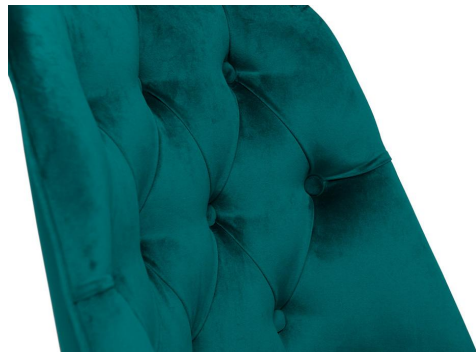

BAR STOOL MARLO