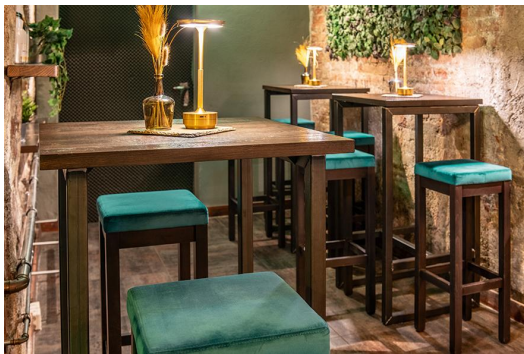

BAR STOOL DELU

Zeitloser Designklassiker / Timeless design / Classique intemporel du design

Robust / Robust / Solide

Unterschiedliche Sitzhöhen / Different seat heights / Différentes hauteurs d'assise

This solid wood bar stool is designed for professional use in gastronomy, hotels, and cafés. Its sturdy construction made of solid wood ensures high durability and a long lifespan in daily use. It is available either with an ergonomically shaped solid wood seat with a hollow or with an upholstered seat offering a wide selection of cover fabrics. The stool is manufactured in natural oak, black beech, or walnut-stained beech and can optionally be equipped with a stainless steel footrest protector. Also available in a half-height version, it combines functionality, comfort, and classic design – ideal for bars, restaurants, or hotel lounges.

£139.00

BAR STOOL DELU

Your chosen variant

Product details

Product Code:	102DQG
Model name:	Delu
Product type:	bar stool
Frame material:	oak
Frame colour:	natural, transparent varnish
Seat type:	wooden seat
Floor glider:	plastic gliders included
Assembly state:	partially assembled
Produced in Germany or Europe:	yes
Product made from sustainable wood:	yes
Upholstery can be reupholstered/replaced:	yes
Sustainable:	yes

Technical specifications

Product Code:	102DQG
Model name:	Delu
Product type:	bar stool
Application area:	indoors
Seat height:	77.5 cm
Seat width:	33 cm
Seat depth:	33 cm
Weight:	7 kg

BAR STOOL DELU

BAR STOOL DELU