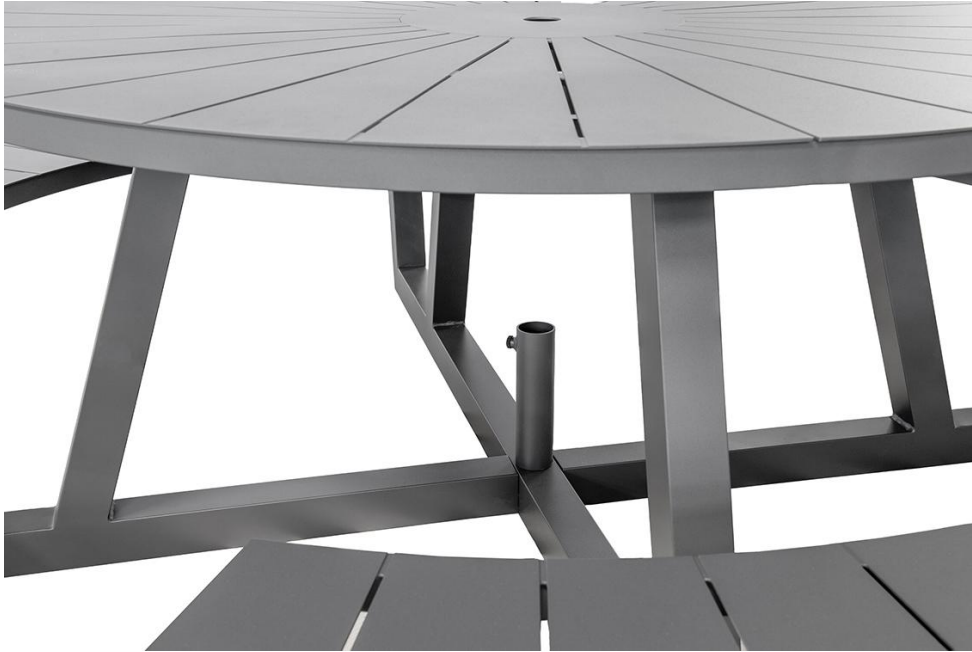

TABLE ROUNDIC

The round table-bench combination Roundic is a robust meeting point for gastronomy, contract and public areas. Two separate half-round seats made of powder-coated aluminium offer space for 8-10 people and allow comfortable sitting down without lifting legs or climbing over benches. Slots integrated into the table top and seats allow rainwater to drain away so everything can be used again quickly. Weatherproof, low-maintenance materials and the umbrella hole in the centre make the seating group ideal for high-traffic outdoor areas. The combination is delivered disassembled and is easy to assemble.

- Separate seat halves – comfortable seating without climbing.
- Integrated slots – rainwater drains off, dries quickly.
- Central umbrella hole – table serves as a practical parasol stand.

£2,317.00

TABLE ROUNDIC

Your chosen variant

Product details

Product Code:	102FGB
Model name:	Roundic
Product type:	Table
Frame material:	aluminium
Frame colour:	anthracite powder-coated
Assembly state:	not assembled
Tabletop material:	Aluminium
Tabletop colour:	anthracite powder-coated
Table base size:	250 cm x 250 cm (LxW)

Technical specifications

Product Code:	102FGB
Model name:	Roundic
Product type:	Table
Application area:	outdoors
Height:	77 cm
Width:	250 cm
Depth:	250 cm
Weight:	87 kg

TABLE ROUNDIC

TABLE ROUNDIC