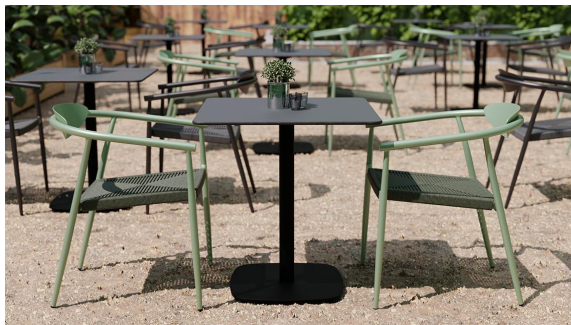

ARM CHAIR NORITA