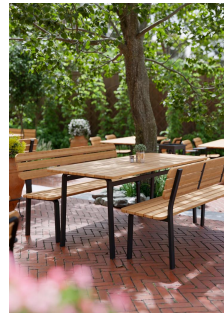

3-SEATER BENCH TADARO