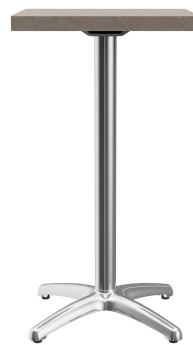

Passt perfekt. | Perfect fit. | Convient parfaitement.

60 x 60 - 80 x 80

110 x 70 / 120 x 68 /
120 x 80 / 130 x 80

Ø 50 - Ø 80

HIGH TABLE KENAN