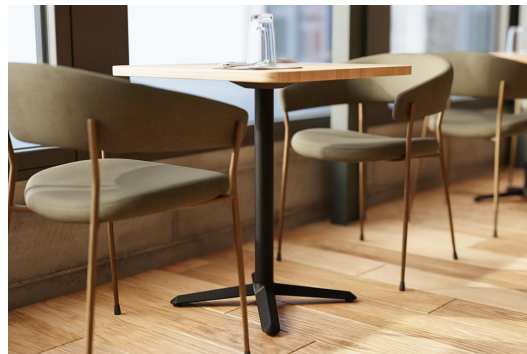

DINING TABLE **KERNO**