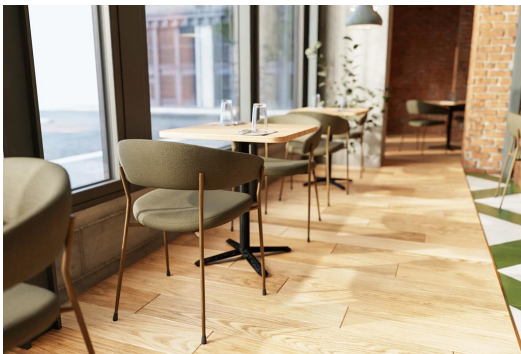

DINING TABLE **KERNO**