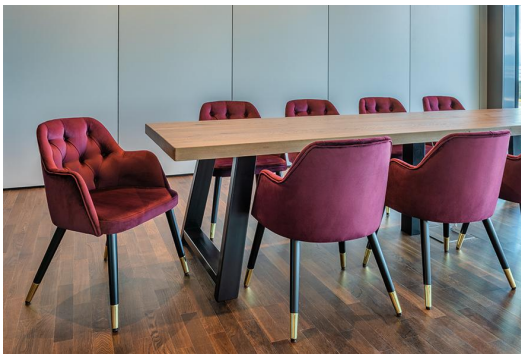

ARM CHAIR MARLO