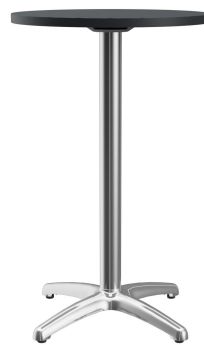

Passt perfekt. | Perfect fit. | Convient parfaitement.

60 x 60 - 80 x 80

110 x 70 / 120 x 68 /
120 x 80 / 130 x 80

Ø 50 - Ø 80

HIGH TABLE KENAN