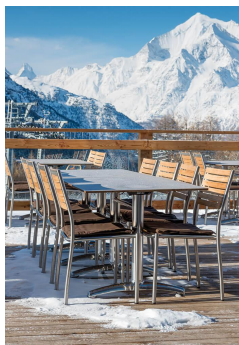

DINING TABLE **KENAN**